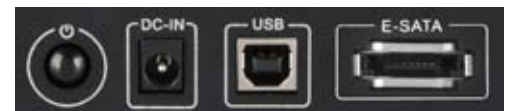

QUICKPORT COMBO eSATA

Docking station for IDE devices and SATA HDDs

Features:

- Enables the direct connection of a SATA HDD to your PC
- Front connector for one IDE device (hard disk or optical drive)
- Suitable for 2.5" and 3.5" HDDs (IDE and SATA) as well as for optical drives (IDE)
- External interfaces: USB2.0 and eSATA
- Premium craftsmanship
- On/off button
- LEDs for power and HDD access
- Dimensions: 71 x 133 x 95 mm (H x W x D)
- Weight: ~545 g