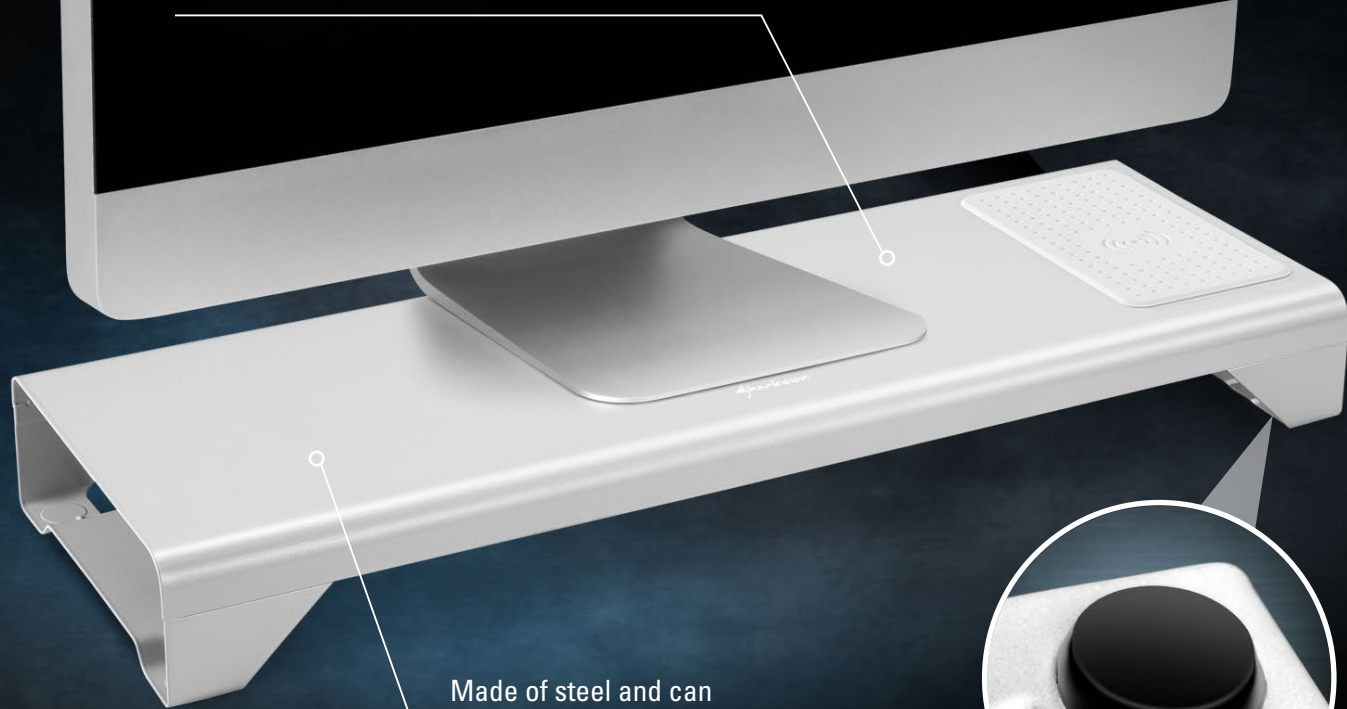

Monitor Stand POWER

FEATURES

- Integrated charging station for compatible wireless devices
- Four USB 3.0 ports for easy expansion of connection options
- Suitable for monitors, notebooks, Macbooks, and iMacs up to 20 kg
- Robust screen riser to assist proper sitting posture

WIRELESS CHARGING MADE EASY

Integrated Charging Station

With its ability to wireless charge compatible devices, the monitor stand will become the centerpiece on your desk.

Wireless Charging

The Monitor Stand POWER has an integrated charging station for the wireless charging of compatible devices. Smartphones or wireless mice can be simply placed on a contact area on the right side of the Monitor Stand POWER's top surface. The smartphone or mouse will then be automatically charged with an output power of 5 watts maximum.

COLOR VERSIONS

Available in color versions
black and grey.

PRACTICAL EXPANSION OF CONNECTIONS

With its integrated hub, up to four devices with
USB connections can be operated through the
Monitor Stand POWER.

OPTIMUM USE OF SPACE

Suitable for large monitors, various office equipment and increases desktop storage space

Made of steel and can support a max. load of 20 kg

Stable base thanks to four anti-sliding pads